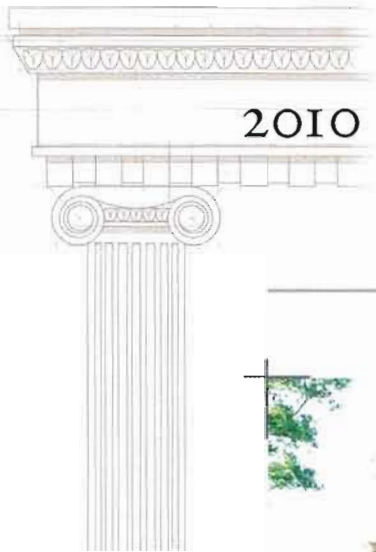

2010 SHUTZE HONOREES

French Provincial

D. Stanley Dixon Architect, Inc.

RESIDENTIAL — SMALL SINGLE-FAMILY